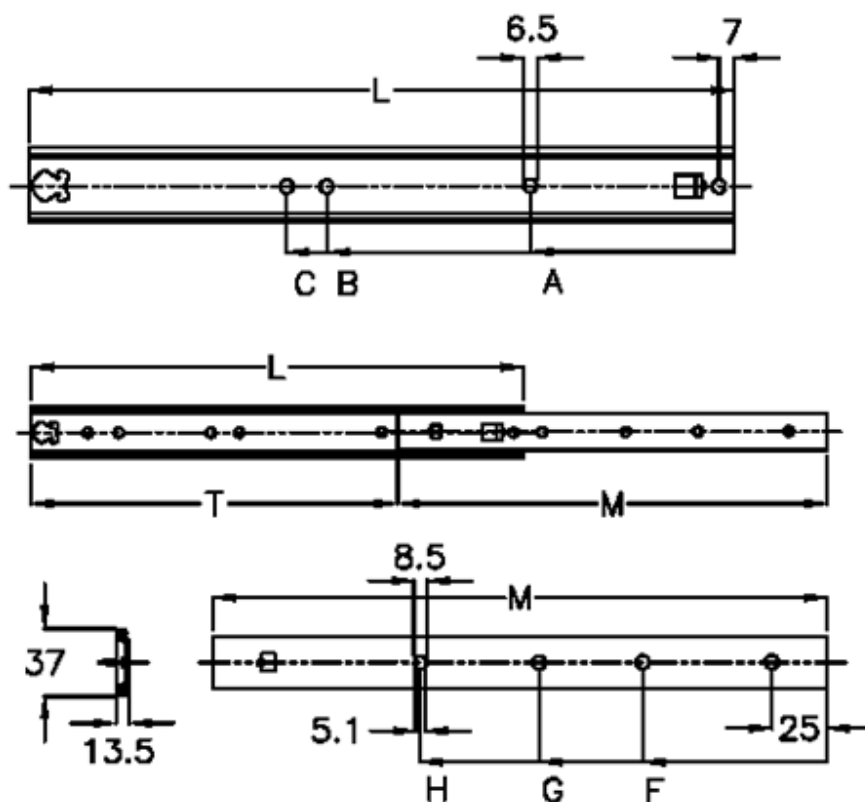

Data Sheet

Article number: 11107233

Description: Thomas Regout Telescopic Slide 11107233 FINN2, 2-piece
Length 450 mm / load cap. 46 kg / extension 339 mm

Measures

A	= 135	M = 435
B	= 327	T = 339
C	= 359	
F	= 89	
G	= 185	
H	= 281	
L	= 450	
Load capacity side mounted	= 35	